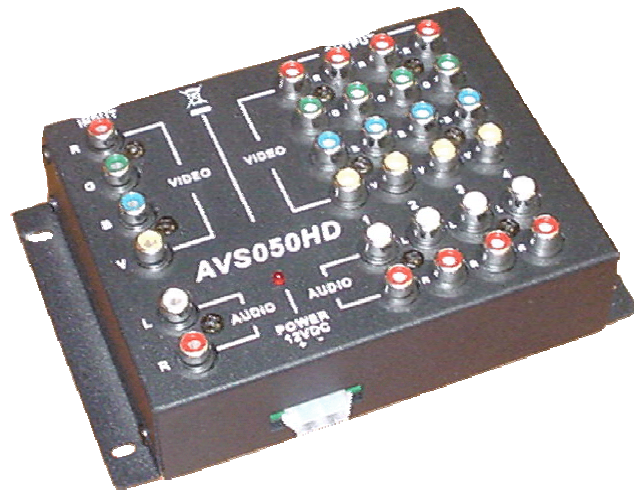

# RiverPark Distribution Box AVS050HD Product Information Guide

## Features:

- 1 In / 4 Out A/V Distribution Box
- Passes HD signals 720p / 1080i
- (4) Sets of component & composite video outputs with audio
- Built in A/V amplifier to reduce signal loss
- Operates on 12VDC

## Specifications

- Power Requirements: 12V DC ~ 24V DC
- Operation Temperature: 15F ~ 140F
- 1 Composite A/V Input
- 1 Component Video Input
- 4 Composite A/V Output
- 4 Component Video Output
- Dimensions: 5.1" x 0.4" x 3.9"