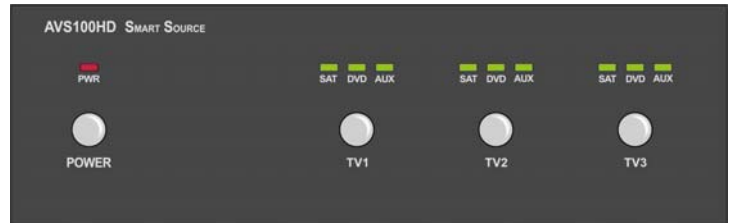

AVS100HD

Smart Source HD Video Switcher

Product Information

Features:

- Component video inputs & outputs allow distribution of 480P, 720P, 1080i signals for HDTV
- RCA inputs & outputs connect A/V components for true stereo sound and allows you to share your DVD signal
- RCA output to your TV's allows improved video signal transfer
- Video Amplifier prevents A/V signal loss
- Manual push button control
- Comes with 3 three foot 3-way RCA cables & 3 three foot component video cables

Specifications:

- Power Source: DC12V – DC24V
- Component input/output jacks: RCA style
- A/V Input Jacks: 3 RCA Style
- A/V Output Jacks: 3 RCA Style
- Operating Temperature: 15 – 140 Degrees F
- Dimensions: 8.2"W x 2.5"H x 5.4"D