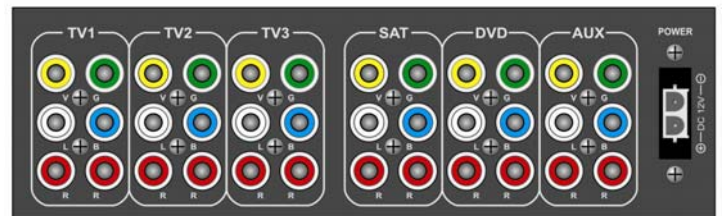

AVS100HD

Smart Source HD Video Switcher

Product Information

Features:

- Component video inputs & outputs allow distribution of 480P, 720P, 1080i signals for HDTV
- RCA inputs & outputs connect A/V components for true stereo sound and allows you to share your DVD signal
- RCA output to your TV's allows improved video signal transfer
- Video Amplifier prevents A/V signal loss
- Manual push button control
- Comes with 3 three foot 3-way RCA cables & 3 three foot component video cables

Parts & Accessories

Description	Part Number
3' A/V cable	55-862B-3
6' A/V cable	55-862B-6
15' A/V cable	55-862B-15
25' A/V cable	55-862B-25
30' A/V cable	55-862B-30
60' A/V cable	55-862B-60
AC power adapter	AVSPA5-01

Specifications:

- Power Source: DC12V – DC24V
- Component input/output jacks: RCA style
- A/V Input Jacks: 3 RCA Style
- A/V Output Jacks: 3 RCA Style
- Operating Temperature: 15 – 140 Degrees F
- Dimensions: 8.2"W x 2.5"H x 5.4"D