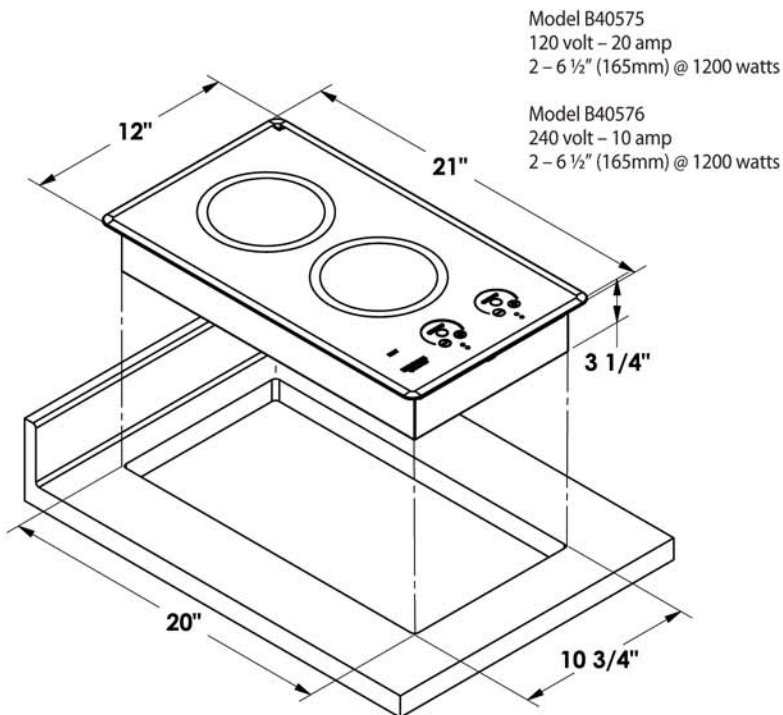

Model B40572  
240 volt - 5 amp  
1 - 6 1/2" (165mm) @ 1200 watts

Model B40575  
120 volt - 20 amp  
2 - 6 1/2" (165mm) @ 1200 watts

Model B40576  
240 volt - 10 amp  
2 - 6 1/2" (165mm) @ 1200 watts