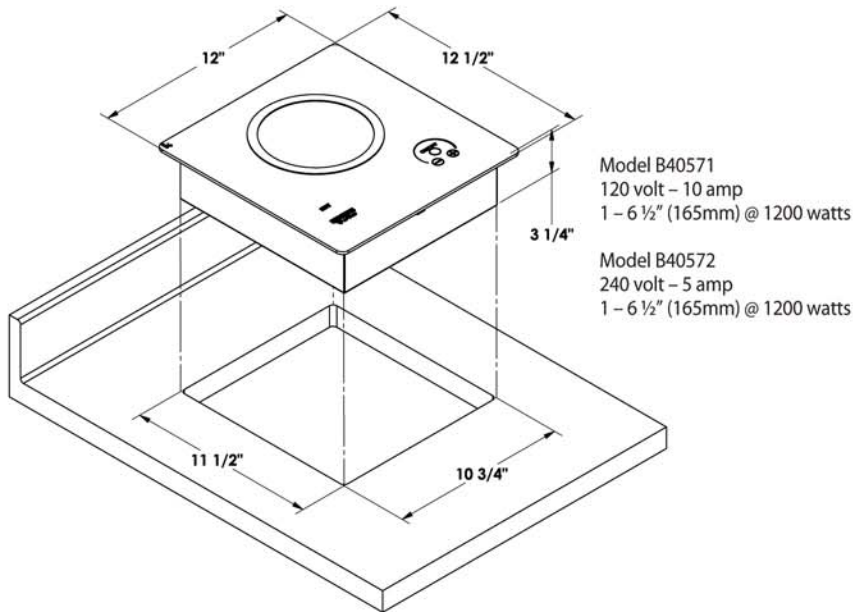

Lite-Touch^{TM}Q

Simply elegant
in design...

Safety is always
first criteria
with Kenyon

The new touch control system
from Kenyon integrates the
visual effect of a knob control
with the ease of touch control.

Simply touch the ON/OFF
circle and start cooking.

Simply elegant in design, the
graphics pattern will enhance
any kitchen décor.

The ceramic glass slopes down
to the counter with a mirror finish
polished edge framing the cook
top as it blends into the counter.

Safety is always the first criteria in
any new design from Kenyon.

The Lite-Touch Q is backed by
renowned customer service
and the Kenyon 3-year
replacement warranty.

KENYON®

Kenyon International
P.O. Box 925, Clinton, CT 06413
Tel: 860.664.4906
Fax: 860.664.4907
kenyonappliances.com

Model B40571
120 volt - 10 amp
1 - 6 1/2" (165mm) @ 1200 watts

Model B40572
240 volt - 5 amp
1 - 6 1/2" (165mm) @ 1200 watts