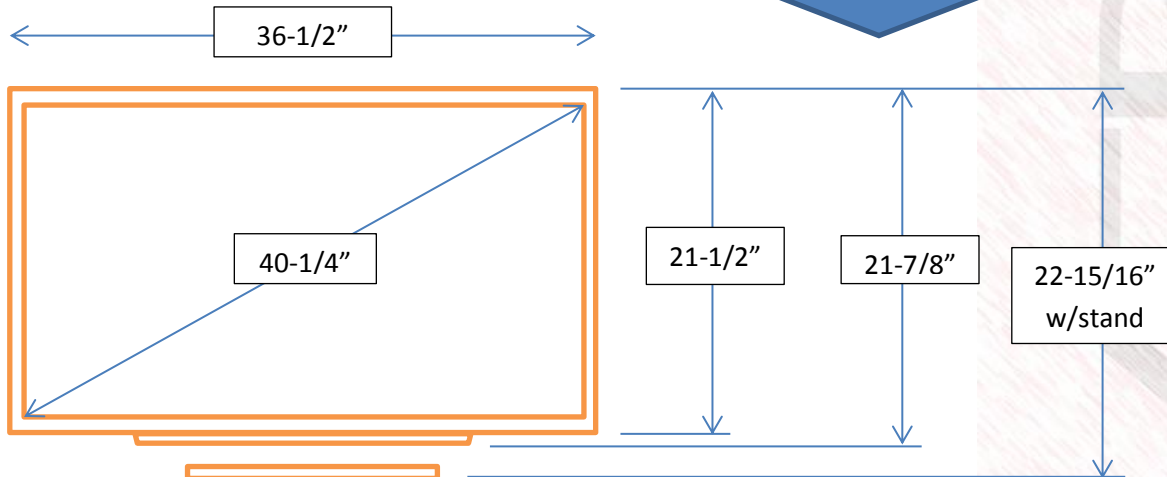

### Sony KDL-40R450A (1080p)

Depth -3" at VESA mount

3" overall

7-1/8" w/stand (stand 21-3/8" W)

PRODUCT  
TRANSITION

### Sony KDL-40W600B (1080p)

Depth -3-1/2" at VESA mount

3-5/8" overall

6-3/8" w/stand (stand 21-5/8" W)

4 HDMI inputs vs. 2, 2 USB inputs vs. 1,  
LAN/WIFI added (SMART)

**Sony KDL-40R450A (1080p)**

**Sony KDL-40W600B (1080p)**