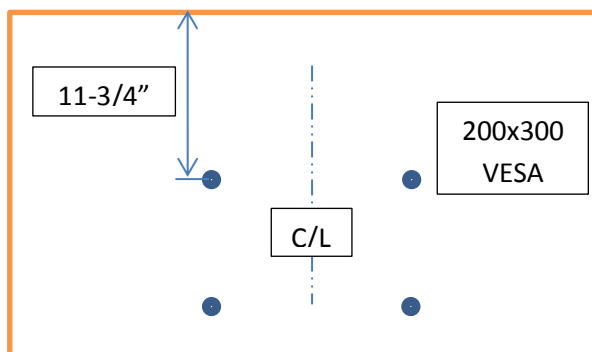

### Sony KDL-40R450A (1080p)

Depth -3" at VESA mount

3" overall

7-1/8" w/stand (stand 21-3/8" W)

PRODUCT  
TRANSITION

### Sony KDL-40W600B (1080p)

Depth -3-1/2" at VESA mount

3-5/8" overall

6-3/8" w/stand (stand 21-5/8" W)

4 HDMI inputs vs. 2, 2 USB inputs vs. 1,  
LAN/WIFI added (SMART)

**Sony KDL-40R450A (1080p)**

**Sony KDL-40W600B (1080p)**