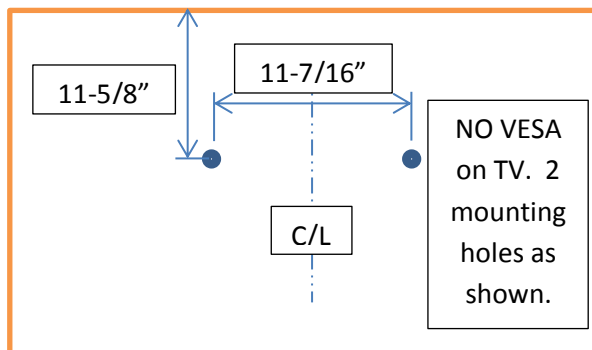

### Sony KDL-50R550A (1080p)

Depth – 2-1/4" at VESA mount

3-3/8" overall

9" w/stand (stand 22" W)

PRODUCT  
TRANSITION

### Sony KDL-50W800B (1080p)

Depth – 15/16" at mount holes

2-5/8" overall

7" w/stand (stand 20" W)

VESA adapter bracket available, not confirmed if suitable for RV applications.

**Sony KDL-50R550A (1080p)**

**Sony KDL-50W800B (1080p)**