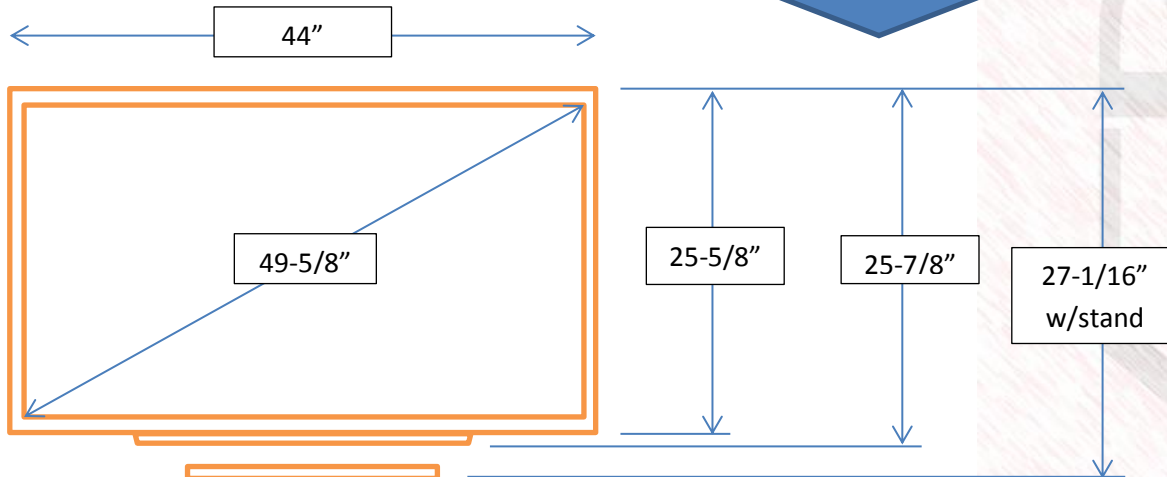

### Sony KDL-50R550A (1080p)

Depth – 2-1/4" at VESA mount

3-3/8" overall

9" w/stand (stand 22" W)

PRODUCT  
TRANSITION

### Sony KDL-50W800B (1080p)

Depth – 15/16" at mount holes

2-5/8" overall

7" w/stand (stand 20" W)

VESA adapter bracket available, not confirmed if suitable for RV applications.

**Sony KDL-50R550A (1080p)**

**Sony KDL-50W800B (1080p)**