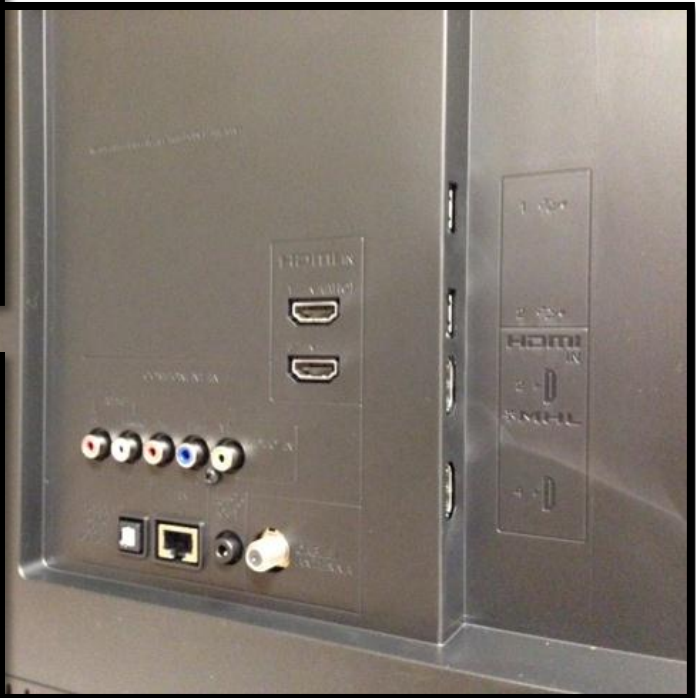

### Sony KDL-50R550A (1080p)

Depth – 2-1/4" at VESA mount

3-3/8" overall

9" w/stand (stand 22" W)

PRODUCT  
TRANSITION

### Sony KDL-50W800B (1080p)

Depth – 15/16" at mount holes

2-5/8" overall

7" w/stand (stand 20" W)

VESA adapter bracket available, not confirmed if suitable for RV applications.

**Sony KDL-50R550A (1080p)**

**Sony KDL-50W800B (1080p)**