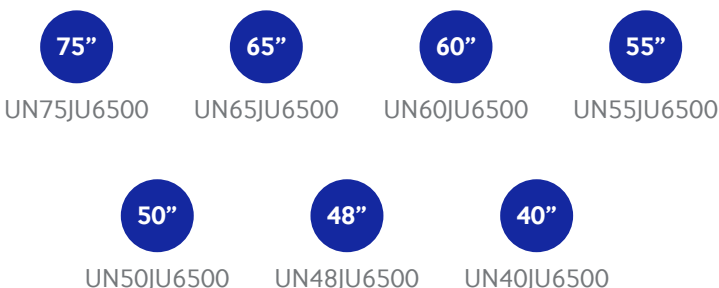

SIZES

With 4K UHD resolution you'll enjoy a picture with 4X the detail of Full HD. Watch and play your way with the advanced Samsung Smart TV platform that lets you quickly and easily access your favorite content.

KEY FEATURES

PICTURE QUALITY

- 4K UHD (3840 x 2160 Resolution)
- Contrast Enhancer
- UHD Upscaling
- UHD Dimming
- PurColor
- Motion Rate 120

SMART

- Quad-Core Processor
- Smart TV
- Smart Apps
- Full Web Browser

SMART INTERACTION

- Motion Control with Optional Camera Accessory

SMART CONNECTIVITY

- Screen Mirroring
- ConnectShare™ Movie
- Smart View 2.0
- Briefing on TV

CONNECTIONS

- 4 HDMI® Connections¹
- 3 USB Connections
- 802.11ac Wi-Fi Built In
- 1 Component In
- 1 Composite In (Shared with AV Component input)

AUDIO

- Dolby® Digital Plus
- DTS® Premium Sound 5.1™
- DTS® Studio Sound

INCLUDES

- Universal Remote Control

¹HDMI – CEC (Consumer Electronics Control) facilitates convenient control functions with compatible devices