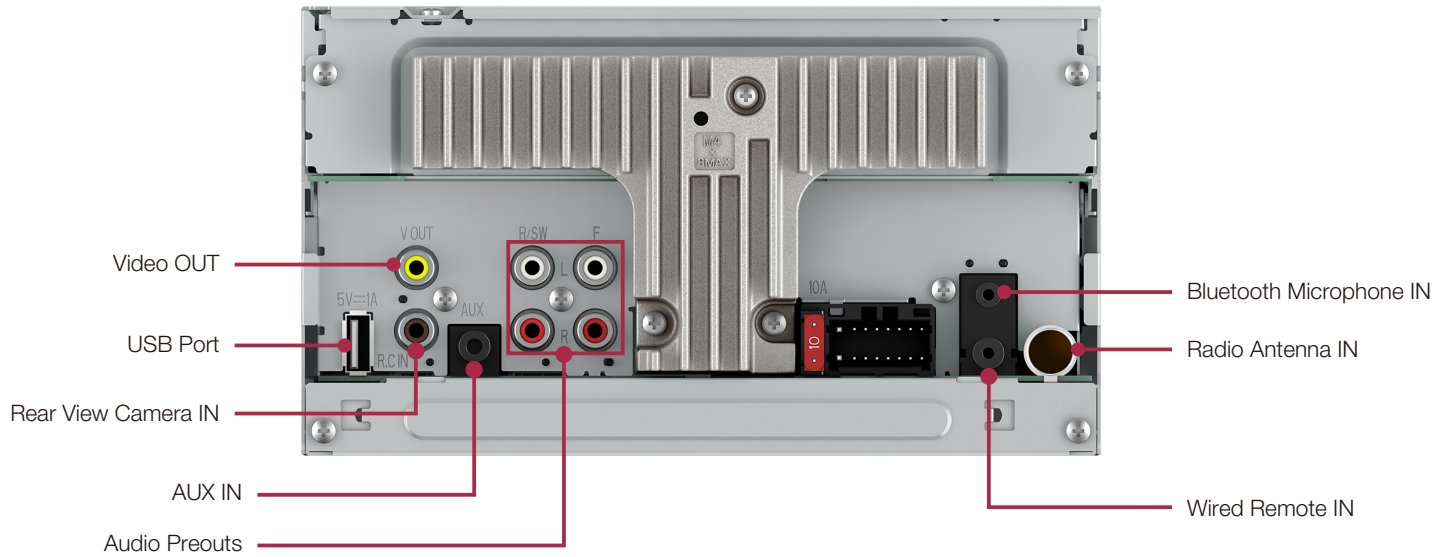

Point 3

WVGA Clear Resistive Touchscreen with LED backlight enhances visibility.

Main Features

- 6.2" WVGA Touch Panel Display with LED Backlight
- Clear Resistive Touchscreen
- Multi-Language Display (Menu/ID3 Tag)
- Color Customization (3-Display Colors)
- Direct Control for iPod®/iPhone®
- iPod®/iPhone® Compatibility
- Built-in Bluetooth®
- AUX Input (Audio/Video)
- DVD Player
- CD Player
- MP3/WMA/iTunes® AAC/MPEG-4 Playback from DVD/CD/USB Device
- DivX® Video Playback from DVD/CD
- MOSFET 50 W x 4
- Preouts x 2
- 5-Band Graphic EQ
- Back-Up Camera Ready
- Steering Wheel Control Function Expansion
- Wired Remote Input
- Display Off Mode
- RDS

AVH-280BT

Multimedia DVD Receiver with 6.2" WVGA Display, and Built-in Bluetooth®

Accessory

CD-IU52
Lightning™/USB Cable

CD-IU201V
USB Interface Cable for iPod/iPhone

ND-BC8
Universal Rear View Camera

CD-SR100
Steering Wheel Remote Control

*AVRCP 1.4 for AVH-4100NEX.

**AVRCP 1.5 for AVH-X5800BHS, AVH-X4800BS, AVH-X3800BHS, AVH-X2800BS, AVH-X7800BT and AVH-280BT.

Point 2

Customizable display color and EQ brings you more enjoyment for driving.

Point 3

WVGA Clear Resistive Touchscreen with LED backlight enhances visibility.