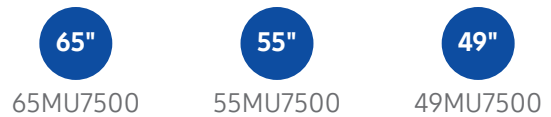

## SIZE CLASS

The Samsung MU7500 Curved Ultra HDTV redefines the viewing experience by producing a wider range of colors with 4K Color Drive Pro and a High Dynamic Range (HDR) picture. Our new Smart TV user-interface (UI), the new Smart Remote Controller with voice navigation capability provides faster access to your favorite streaming content choices and more.