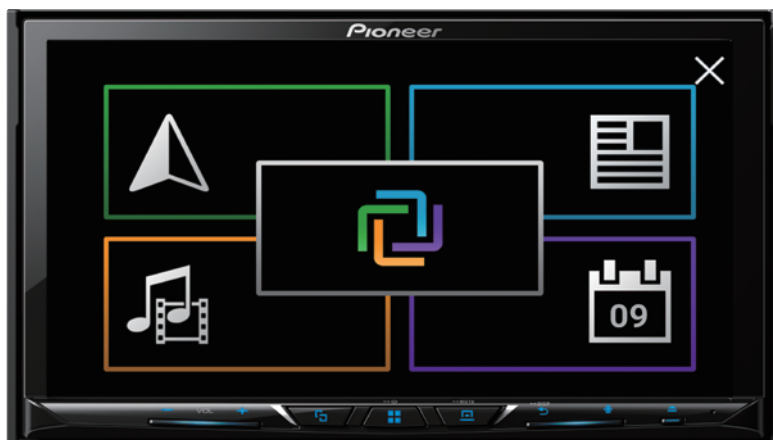

AVH-2300NEX

Cables you will need?

CD-IU52
Lightning™/USB Cable

AppRadio Mode +

iPhone5 / 5c / 5s / 6 / 6 Plus / 6s / 6s Plus / SE / 7 / 7 Plus Connection

AVH-2300NEX

Cables you will need?

CD-IU52
Lightning™/USB Cable