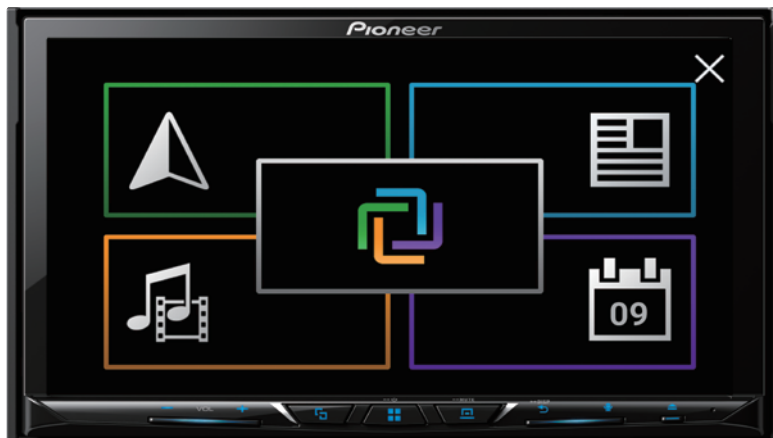

AppRadio Mode + Android Phones

AVH-2300NEX