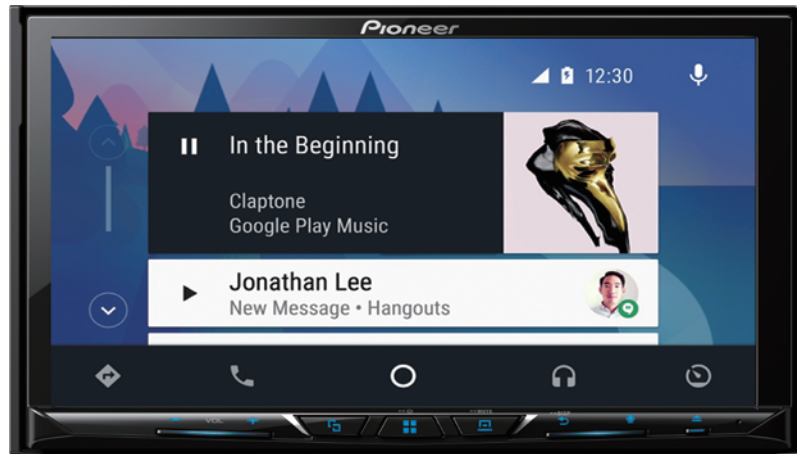

Android Auto

AVH-2300NEX

android
auto

Cables you will need?

CD-CU50
USB Type-C™ Cable for
Android (50cm)

USB Extension Cable
(1.5m) included in AVH