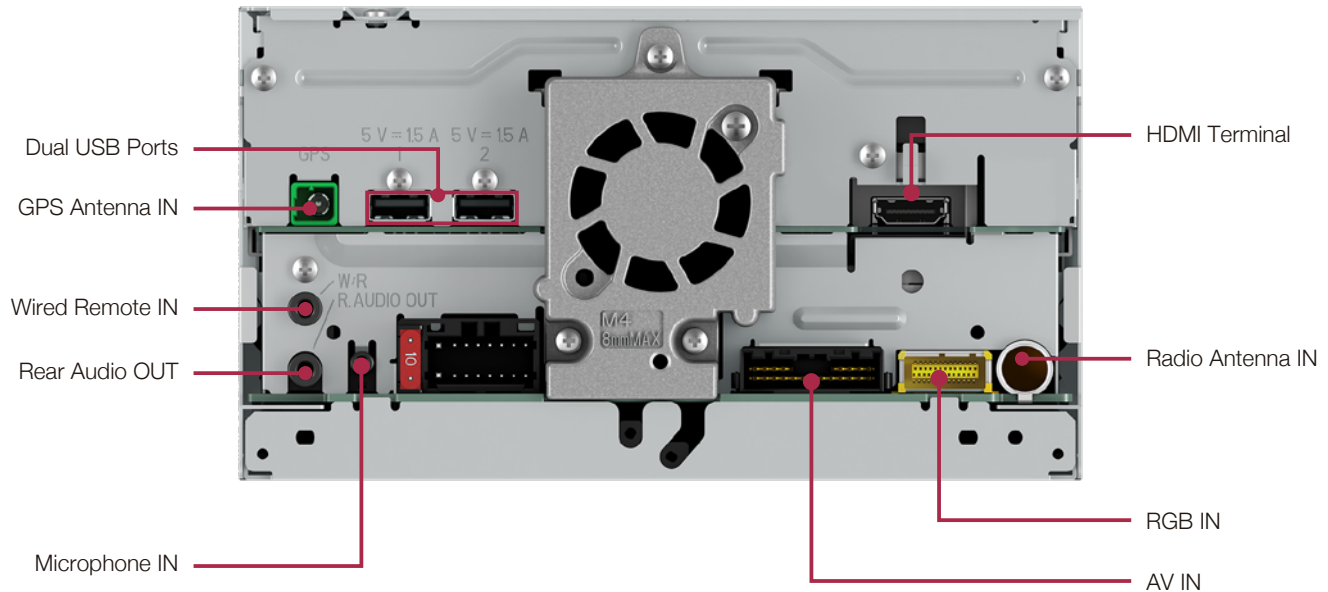

AVH-W4400NEX

2-DIN Flagship Multimedia DVD Receiver with 7" WVGA Clear Type Resistive Touchscreen Display, Apple CarPlay™, Android Auto™, Dual Wi-Fi, USB and SD Card Slot, Wireless Mirroring

Accessory

Key Technologies