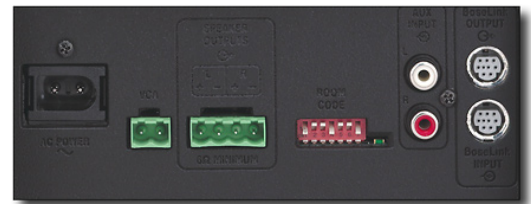

SA-2 Stereo Amplifier Product Information

Features:

- Bose Link capability
- High Power output
- Bose patented signal processing circuitry
- Room selector switches
- Monon output switch
- Wired volume control input
- Integrated mounting flanges

Parts & Accessories

Description	Part Number
Manual	275071
Bose A Link cable (20')	272902-220
Bose Link Splitter (50')	035930
Power cord (8')	198603-001

Specifications:

- Dimensions: 14 1/8"W x 3 1/4"H x 5 1/2"D
- Power rating: 2 channel stereo, 40W/ch.
- Color – Black
- Speaker impedance – 6 ohms +